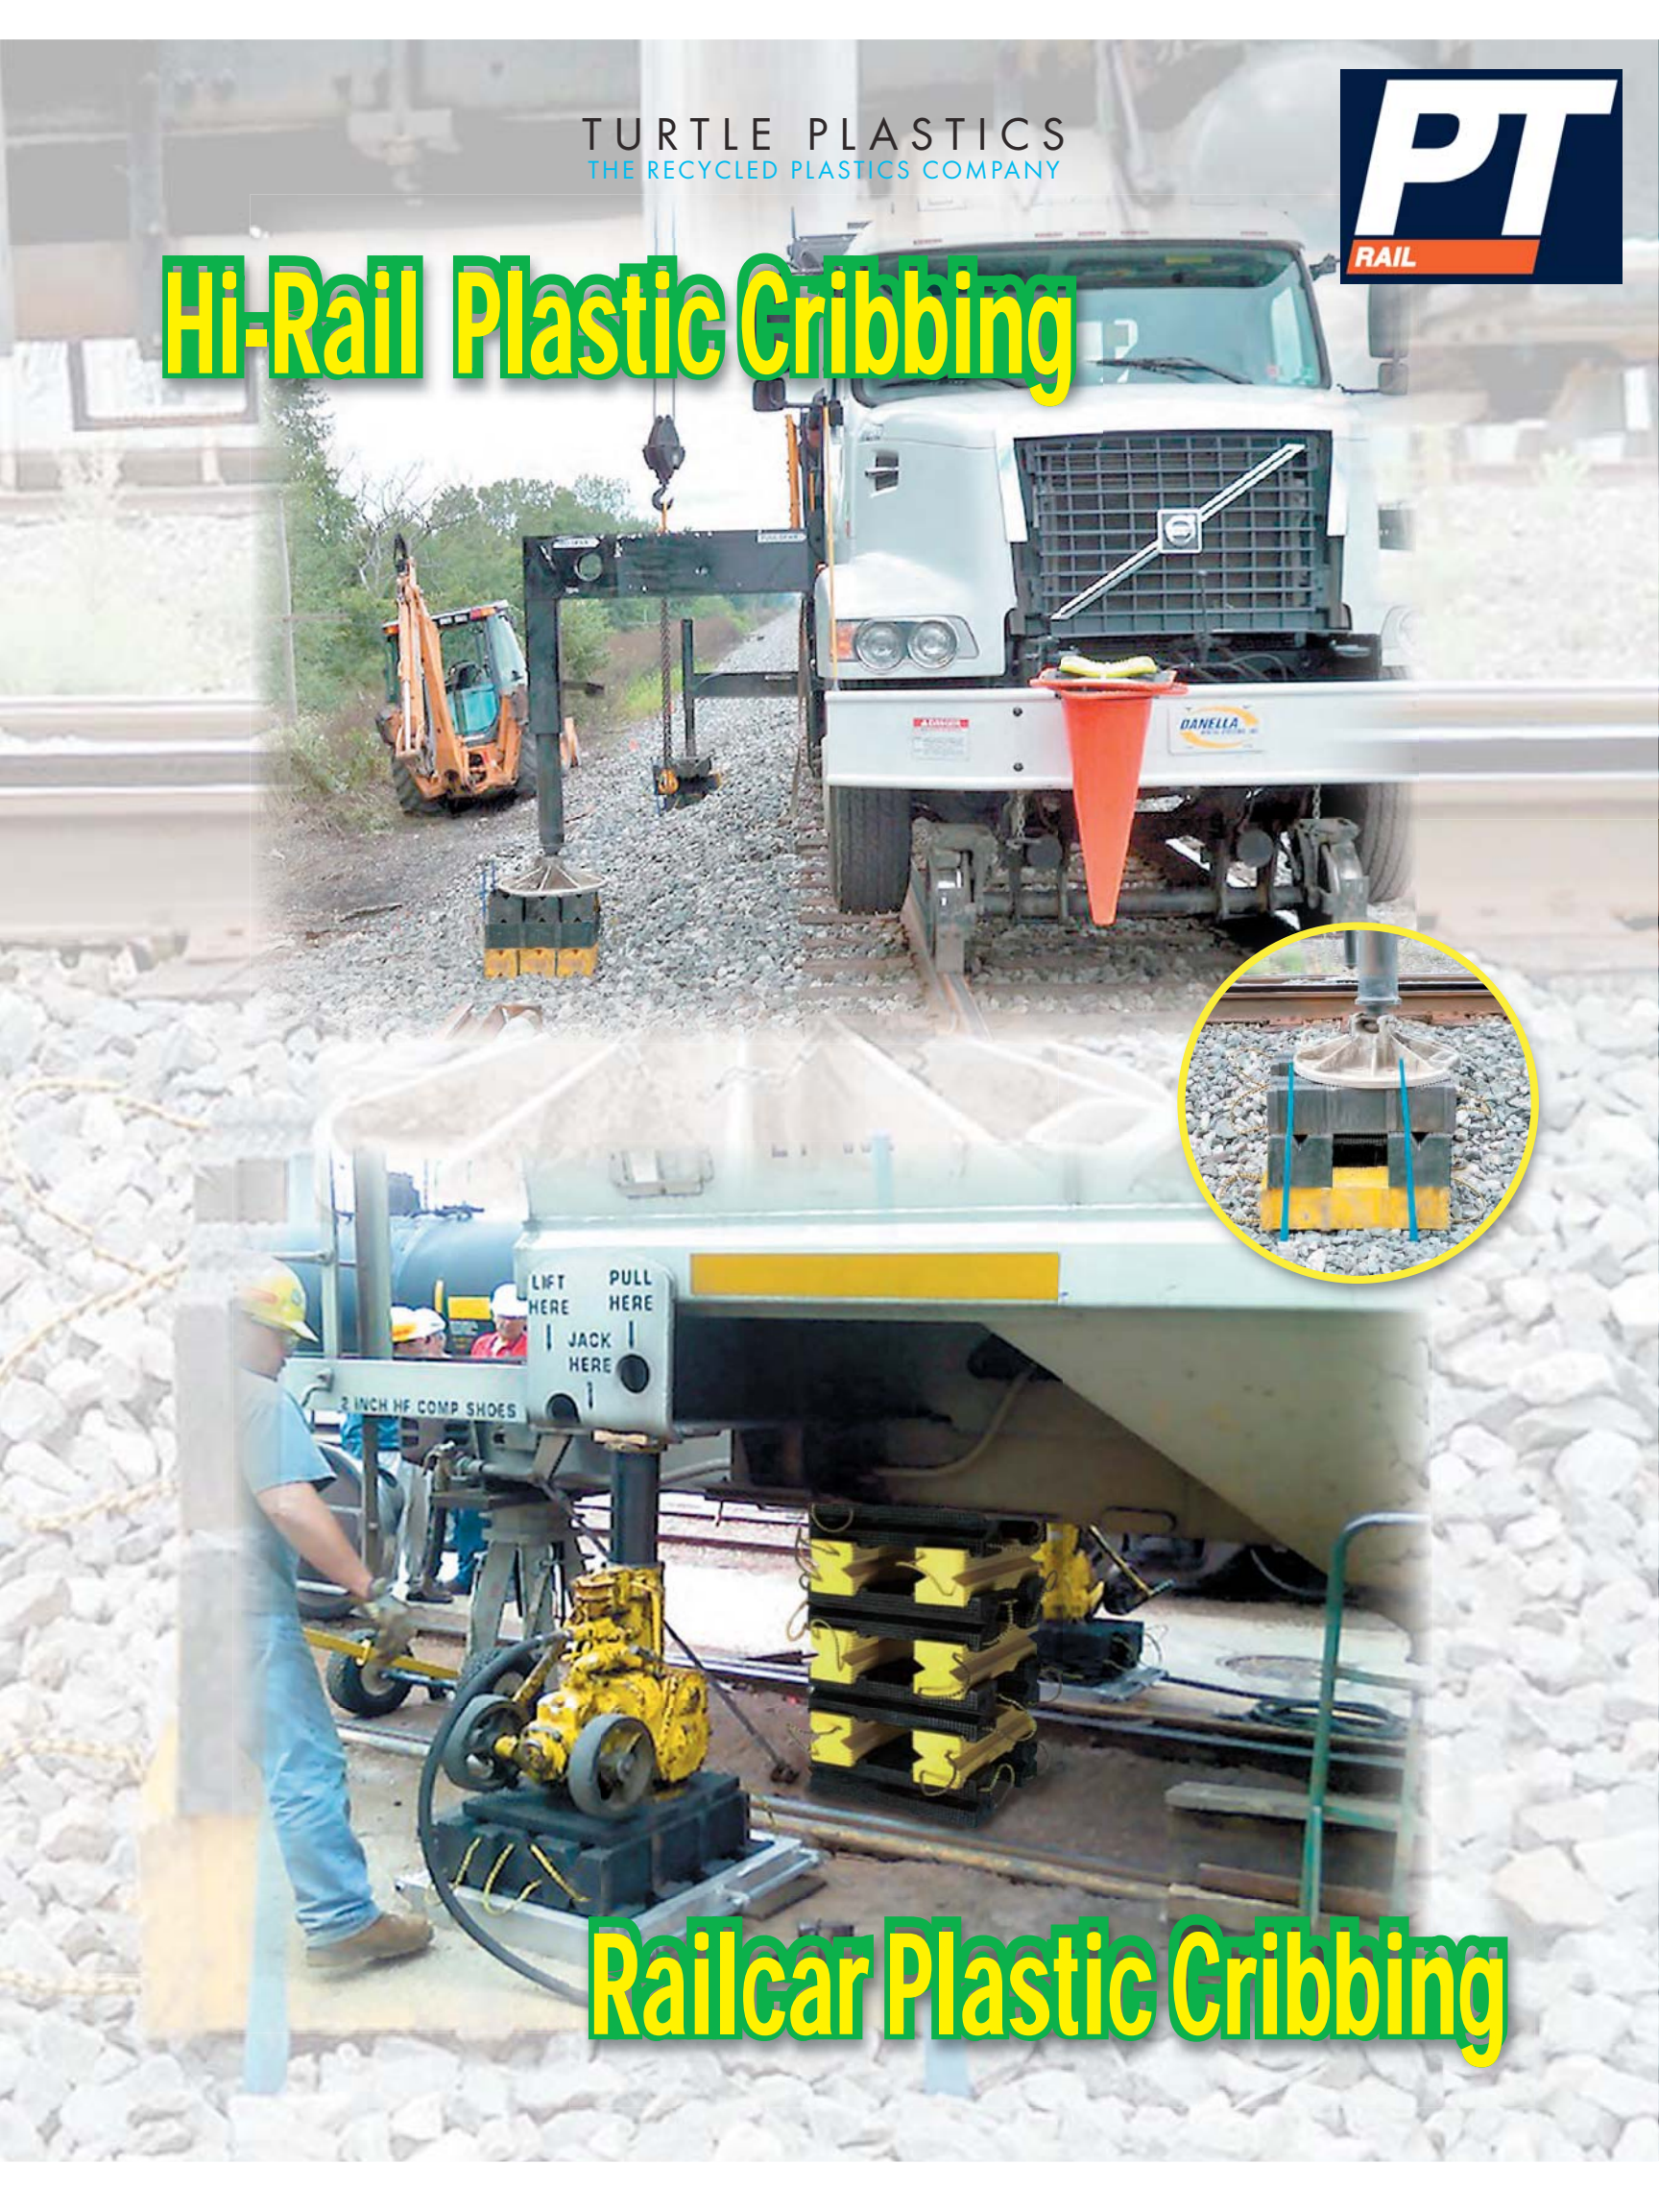

TURTLE PLASTICS
THE RECYCLED PLASTICS COMPANY

Hi-Rail Plastic Cribbing

Railcar Plastic Cribbing

RECYCLED PLASTIC CRIBBING SYSTEMS

TURTLE PLASTICS

LINCOLN LOG CRIB

Features & Benefits

Stable cribs interlock as they stack providing superior stability. Three notches top and bottom allow for use as either 2 box or 3 box crib. Designed with built in handle

Dimensions:

Standard

- 4" x 4" x 18" Width

Heavy Rescue Lincoln Log Crib

- 6" x 8" x 24" Width

STANDARD CRIB PROFILES

Features & Benefits

Cleaner and safer than oil soaked wood. Non-splitting and lighter than wood. Aggressive patterned, slip resistant pyramid locking surface. Use to build super stable box crib. Each crib has a rope handle.